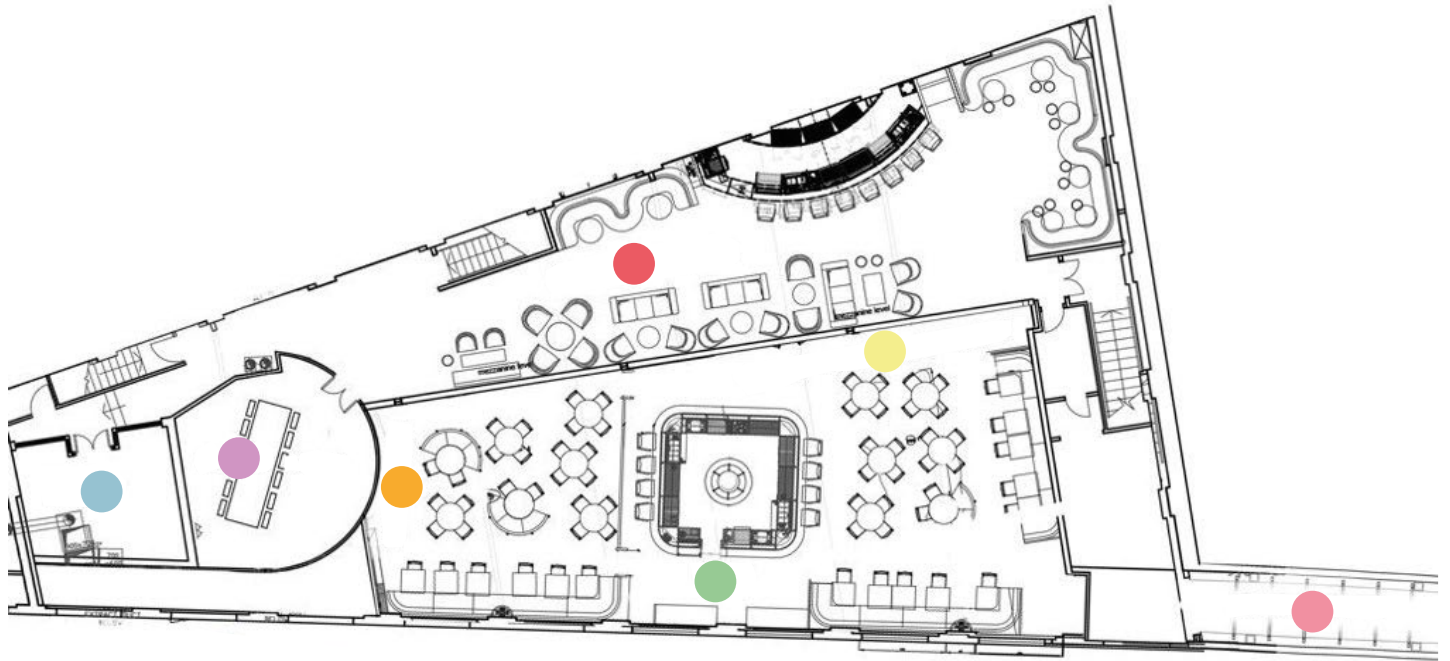

→ THE LIVING ROOM

**100 STANDING
RECEPTION**

**80 SEATED ON
ONE LONG TABLE**

Our Living Room on the Mezzanine level overlooking the main restaurant, can be booked exclusively or semi exclusively for private parties of up to 100 guests for a standing reception or 80 guests for a seated lunch/dinner.

→ THE PRIVATE DINING ROOM

**20 SEATED
CAPACITY**

With seating up to 20 guests, our private dining room is the perfect setting for celebrating any occasion with friends & family.

→ ENTERTAINMENTS

BESPOKE THEMED EVENTS

→ VENUE FACILITIES

- DJ equipment
- Sound System
- Outside area (small terrace)
- Disabled access (ground floor only)
- Cloakroom
- And so much more...

→ FLOOR PLAN

 AREAS

-  ENTRANCE
-  MAIN RESTAURANT
-  BAR
-  LIVING ROOM
-  KITCHEN
-  BLOOM ROOM
-  SMOKING TERRACE